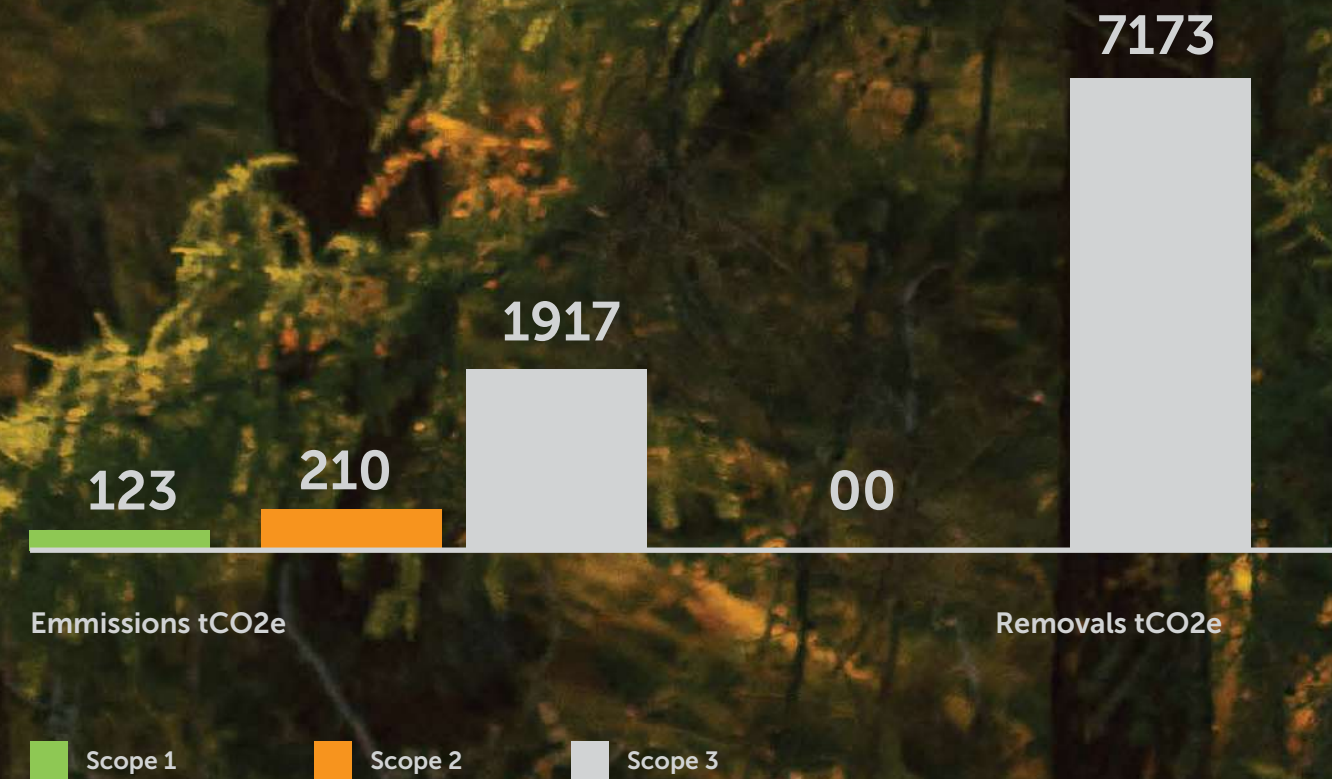

# ZERO Waste.

We know, that if well maintained, the lifespan of EKJU furniture exceeds the growth of new tree (70-80 years).

All wood leftovers are reused for heating our own facilities and timber drying kilns. Nothing goes to waste